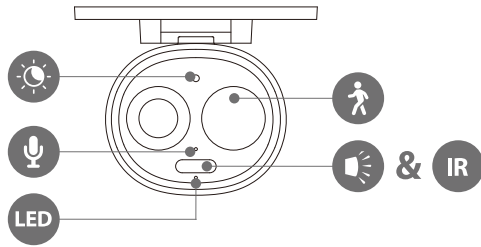

Front View

Back View

Bottom View

Specifications

Camera

1/2.8" Progressive CMOS
3MP(2304*1296)
Night Vision: 15m(49ft) Distance
2.8mm Fixed Lens, Max. Aperture F2.0
Field of View : 98° (H), 54° (V), 121° (D)
5000mAh Rechargeable Battery

Video & Audio

Video Compression : H.265
Up to 15fps Frame Rate
8x Digital Zoom
Two-way Audio

Notice Management

Motion Detection
Human Detection
Configurable Region
Work mode

Storage

Local Storage: SD Card (Up to 256GB)
Cloud Storage: Imou Subscription Plan
Record, view, and save events in your Imou app with a 31 day trial of the Imou Subscription Plan.

Network

Wi-Fi:IEEE802.11b/g/n,50m Open Field
Imou App: iOS, Android

Auxiliary Interface

Built-in Mic & Speaker
Power on / off Button
Reset Button
SD Card Slot

General

DC 5V 2A Power / Imou Solar Panel Supply
Power Consumption:< 3.5W
Operating Temperature:-20°C~+50°C (-4°F~122°F)
Charging Temperature:-0°C~+45°C (32°F~112°F)
Camera Dimensions: 168.1 × 72.2 × 60.6mm (6.61 × 2.84 × 2.80inch)
Camera Weight: 270g (0.59lb)
MSDS、CE、Alexa

What's in the box

- 1x Camera
- 1x Quick Start Guide
- 1x Power Cable
- 1x Install stickers
- 4x Screws
- 4x Expansion Screw
- 1x Power extension cord