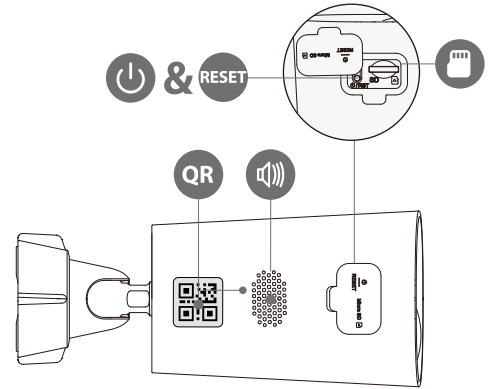

Stay close with what you care

With Cloud service, you will have access to what you care as long as Internet is available. You can record daily or motion videos on Cloud and playback anytime anywhere.

Front View

Back View

Bottom View

Specifications

Camera

1/2.8" Progressive CMOS
 3MP(2304*1296)
 Night Vision: 15m(49ft) Distance
 2.8mm Fixed Lens, Max. Aperture F2.0
 Field of View : 98° (H), 54° (V), 121° (D)
 5000mAh Rechargeable Battery