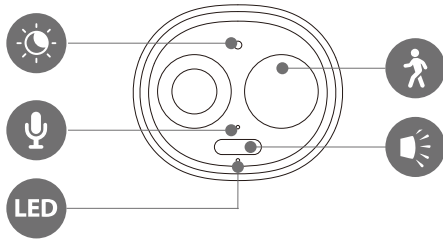

Front View

Back View

Bottom View

Specifications

Camera

1/2.8" Progressive CMOS
3MP(2304*1296)
Night Vision: 15m(49ft) Distance
2.8mm Fixed Lens, Max. Aperture F2.0
Field of View : 98° (H), 54° (V), 121° (D)
5000mAh Rechargeable Battery

Video & Audio

Video Compression : H.265
Up to 15fps Frame Rate
8x Digital Zoom
Two-way Audio

Notice Management

Motion Detection
Human Detection
Configurable Region
Work mode

Storage

Local Storage: SD Card (Up to 256GB)
Cloud Storage: Imou Subscription Plan
Record, view, and save events in your Imou app with a 31 day trial of the Imou Subscription Plan.

Network

Wi-Fi:IEEE802.11b/g/n,50m Open Field
Imou App: iOS, Android

Auxiliary Interface

Built-in Mic & Speaker
Power on / off Button
Reset Button
SD Card Slot

General

DC 5V 2A Power / Imou Solar Panel Supply
Power Consumption:<3.5W
Operating Temperature:-20°C~+50°C (-4°F~122°F)
Charging Temperature:-0°C~+45°C (32°F~112°F)
Camera Dimensions: 168.1 × 72.2 × 60.6mm (6.61 × 2.84 × 2.80inch)
Camera Weight: 270g (0.59lb)
MSDS、CE、Alexa

What's in the box

- 1x Camera
- 1x Quick Start Guide
- 1x Power Cable
- 3x Screws
- 3x Expansion Screw
- 1x QSG