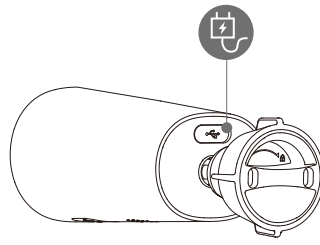

-  **3MP QHD Video**
See more details than 1080P
-  **100% Wire-Free**
Supports 2.4 GHz Wi-Fi, Free of network cabling and power wiring hassles
-  **Rechargeable Battery**
DC 5V Power Supply Rechargeable Battery Power
-  **Siren & Spotlight**
Once an intruder is detected, the camera's spotlights and siren will be triggered or manually activated to warn off the would-be criminal.
-  **PIR+Human Detection**
Discerns people and motion detection. More accurate alerts.
-  **Low-Battery Notifications**
Informs you when battery level goes down to 20%, 10%, so you can charge it in time.
-  **Two-way Talk**
Using variable sound when taking real-time talk with people in front of the camera
-  **Privacy Mode**
Device goes to sleep to protect your personal privacy
-  **Type-C**
Type-C interface with better adaptability.
-  **IP66**
Weatherproof for outdoor conditions
-  **Flexible and Secure Storage**
insert a micro SD card for local storage (up to 256GB).
-  **Works with Solar Panel**
Works with Imou Solar Panel for battery charging

Back View

Bottom View

Specifications

Camera

1/2.8" Progressive CMOS
 3MP(2304*1296)
 Night Vision: 15m(49ft) Distance
 2.8mm Fixed Lens, Max. Aperture F2.0
 Field of View : 98° (H), 54° (V), 121° (D)
 5000mAh Rechargeable Battery

Network

Wi-Fi:IEEE802.11b/g/n,50m Open Field
 Imou App: iOS, Android

Auxiliary Interface

Built-in Mic & Speaker
 Power on / off Button
 Reset Button
 SD Card Slot

General

DC 5V 2A Power / Imou Solar Panel Supply
 Power Consumption:<3.5W
 Operating Temperature:-20°C~+50°C (-4°F~122°F)
 Charging Temperature:-0°C~+45°C (32°F~112°F)
 Camera Dimensions: 168.1 × 72.2 × 60.6mm (6.61 × 2.84 × 2.80inch)
 Camera Weight: 270g (0.59lb)
 MSDS、CE、Alexa