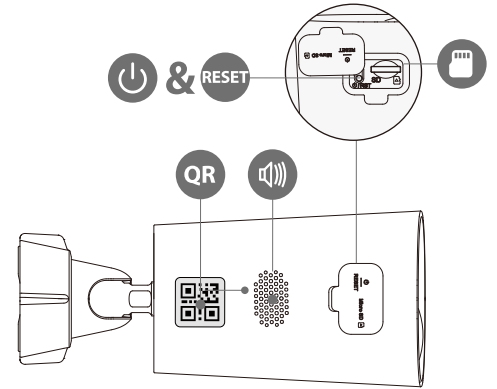

Stay close with what you care

With Cloud service, you will have access to what you care as long as Internet is available. You can record daily or motion videos on Cloud and playback anytime anywhere.

Front View

Back View

Bottom View

Specifications

Camera

1/2.8" Progressive CMOS
 3MP(2304*1296)
 Night Vision: 15m(49ft) Distance
 2.8mm Fixed Lens, Max. Aperture F2.0
 Field of View : 98° (H), 54° (V), 121° (D)
 5000mAh Rechargeable Battery