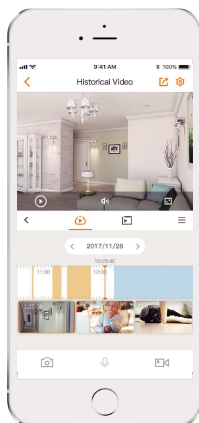

Stay close with what you care

With Cloud service, you will have access to what you care as long as Internet is available. You can record daily or motion videos on Cloud and play back anytime anywhere.